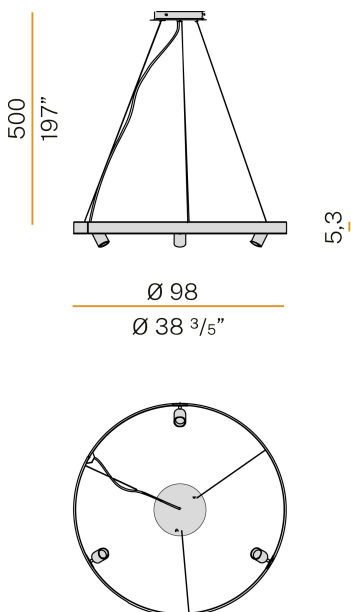

PANZERI

Arena

220-240V AC dimmable (DALI/Push DIM) and ON-OFF
L07419.100.0518

 mat brass

Data sheet

CODE	L07419.100.0518
SYSTEM POWER CONSUMPTION	92W
EFFICACY	73.17lm/W
LIGHT SOURCE	LED
LIGHT SOURCE LIFETIME	L70 (B50) 60.000h
COLOUR TEMPERATURE	2700K Ra>90
LIGHT DISTRIBUTION	diffused + adjustable
BEAM ANGLE	30°
POWER SUPPLY	220-240V AC
FREQUENCY	50/60Hz
ELECTRICAL CONFIGURATION	dimmable (DALI/Push DIM) and ON-OFF
DRIVER	integrated included
NOMINAL LUMINOUS FLUX	9840lm
LUMEN OUTPUT	6732lm
EFFICIENCY	68.4%
WEIGHT	4.82 Kg
PROTECTION DEGREE	IP20
COLOUR TOLLERANCES	SDCM 3
PACKING DIMENSIONS (CM)	107,0 x 107,0 x 11,0

Textured glass screens.

Anti-glare snoots in black thermoplastic material.

5m (196,9") long steel suspension cables.

5m (196,9") long power cable in transparent PVC.

Power canopy with pickled sheet metal ceiling bracket and covering in white, black, bronze, mat brass or titanium polyacrylic paint.

Technical drawing

Polar diagram